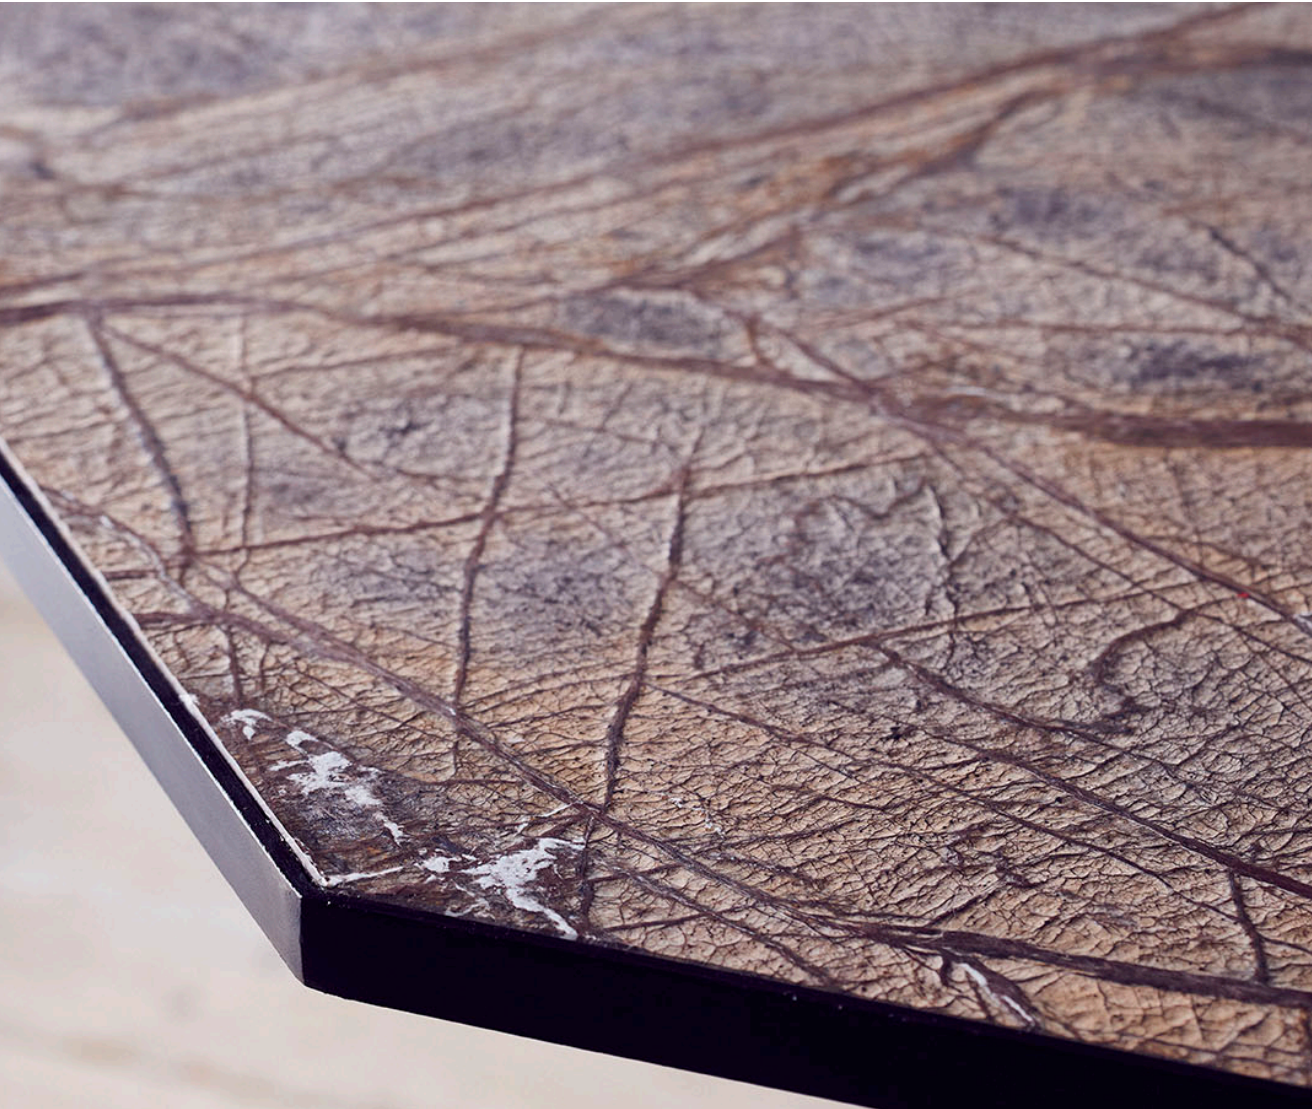

RAINFOREST GROVE TABLE

Cox London
46 Pimlico Road
Belgravia
London SW1W 8LP

T +44 203 328 9506
E sales@coxlondon.com
W coxlondon.com

RAINFOREST GROVE TABLE

A sculptural Iron table of impressive proportions.

The forged-iron tree, rising from a heavy stepped octagonal base, supports a large octagonal top of leathered 'Rainforest Brown' marble.

Overall Table Dimensions: H755mm x W1385mm x D1385mm (H 29.7" x W 54.5" x D 54.5")