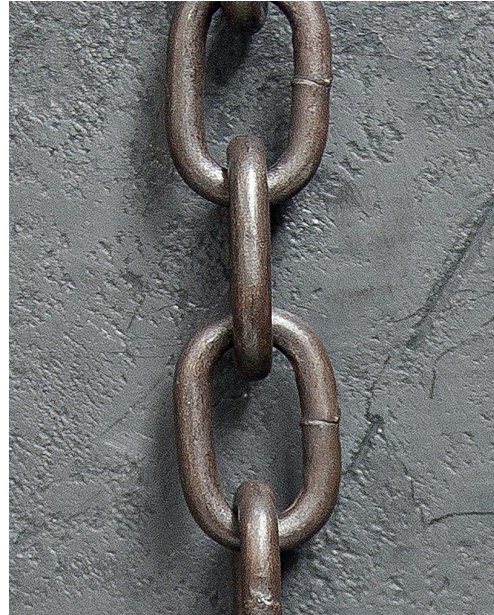

STEEL WELDED PATINATED OR GILDED CHAIN

Cox London
194 Ebury Street
Belgravia
London SW1W 8UP

T +44 (0) 203 328 9506
E sales@coxlondon.com
W coxlondon.com

STEEL WELDED PATINATED OR GILDED CHAIN

Supplied in 1m (3') length or custom length as required
Finished to match lighting