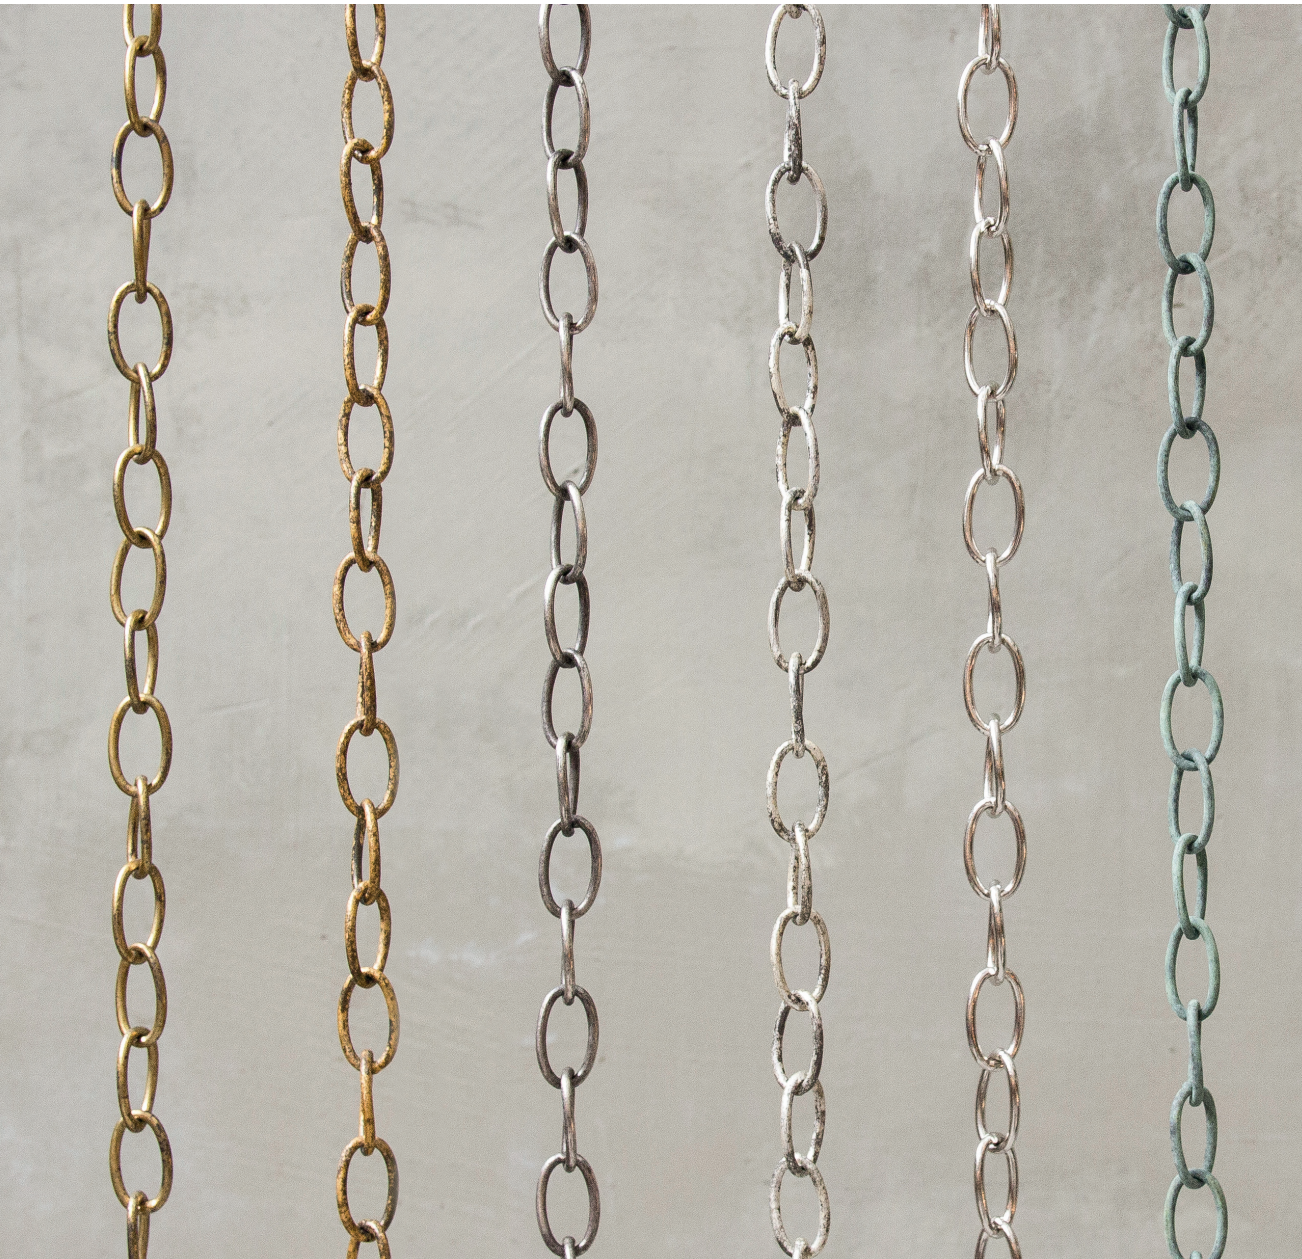

## BRASS OVAL LINK CHAIN

**Supplied in 1m ( 3') length or custom length as required**

Finish: Patinated or plated to match. Distressed Gilt Gold Leaf, Antique Silver Plate, Silver Leaf, Nickel plate or Dark Bronze